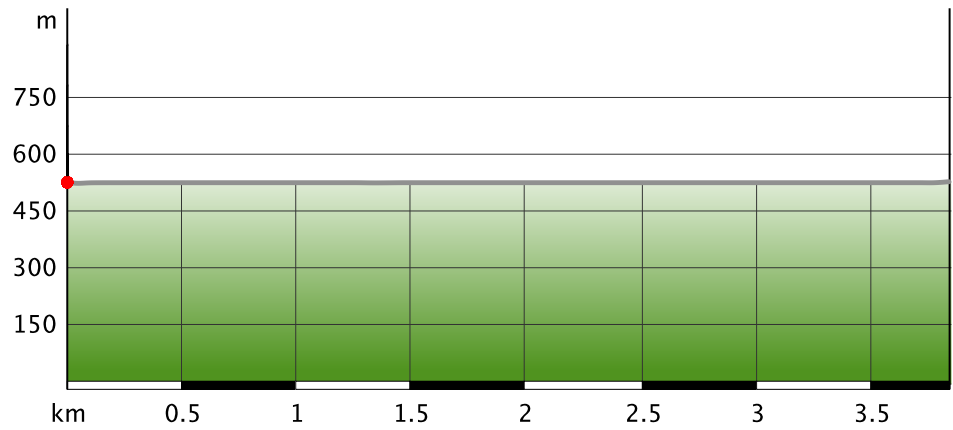

# AlpineMan Xtreme Triathlon Swim Course

← 3.8 km

🕒 1:00 hrs

📏 2 m

📏 0 m

Difficulty

difficult

Base Map: outdooractive Kartografie; OpenStreetMap (www.openstreetmap.org), contributors, CC-BY-SA (www.creativecommons.org)

## Road surface

Length 3.8 km

## Elevation profile

### Canoe

Distance ↔ 3.8 km

Duration ⌚ 1:00 hrs

Ascent ▲ 2 m

Descent ▼ 0 m

Difficulty difficult

Stamina ●●●●●

Technique ●●●●●